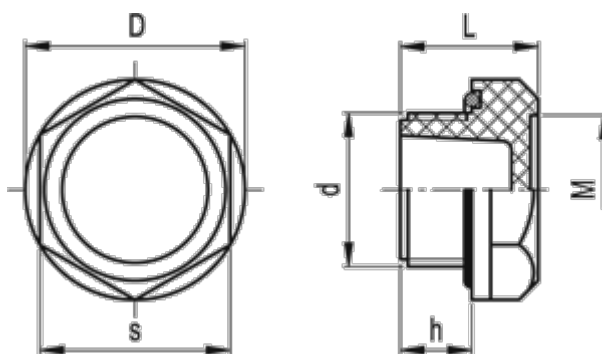

Data Sheet

Article number: 2311158287

Description: E+G Plug
TNR.20x1.5

Measures

D	= 32
d	= M20x1.5
h	= 11
L	= 20
M	= 20.5
s	= 27
Tightening (N m)	=
Weight (g)	= 8